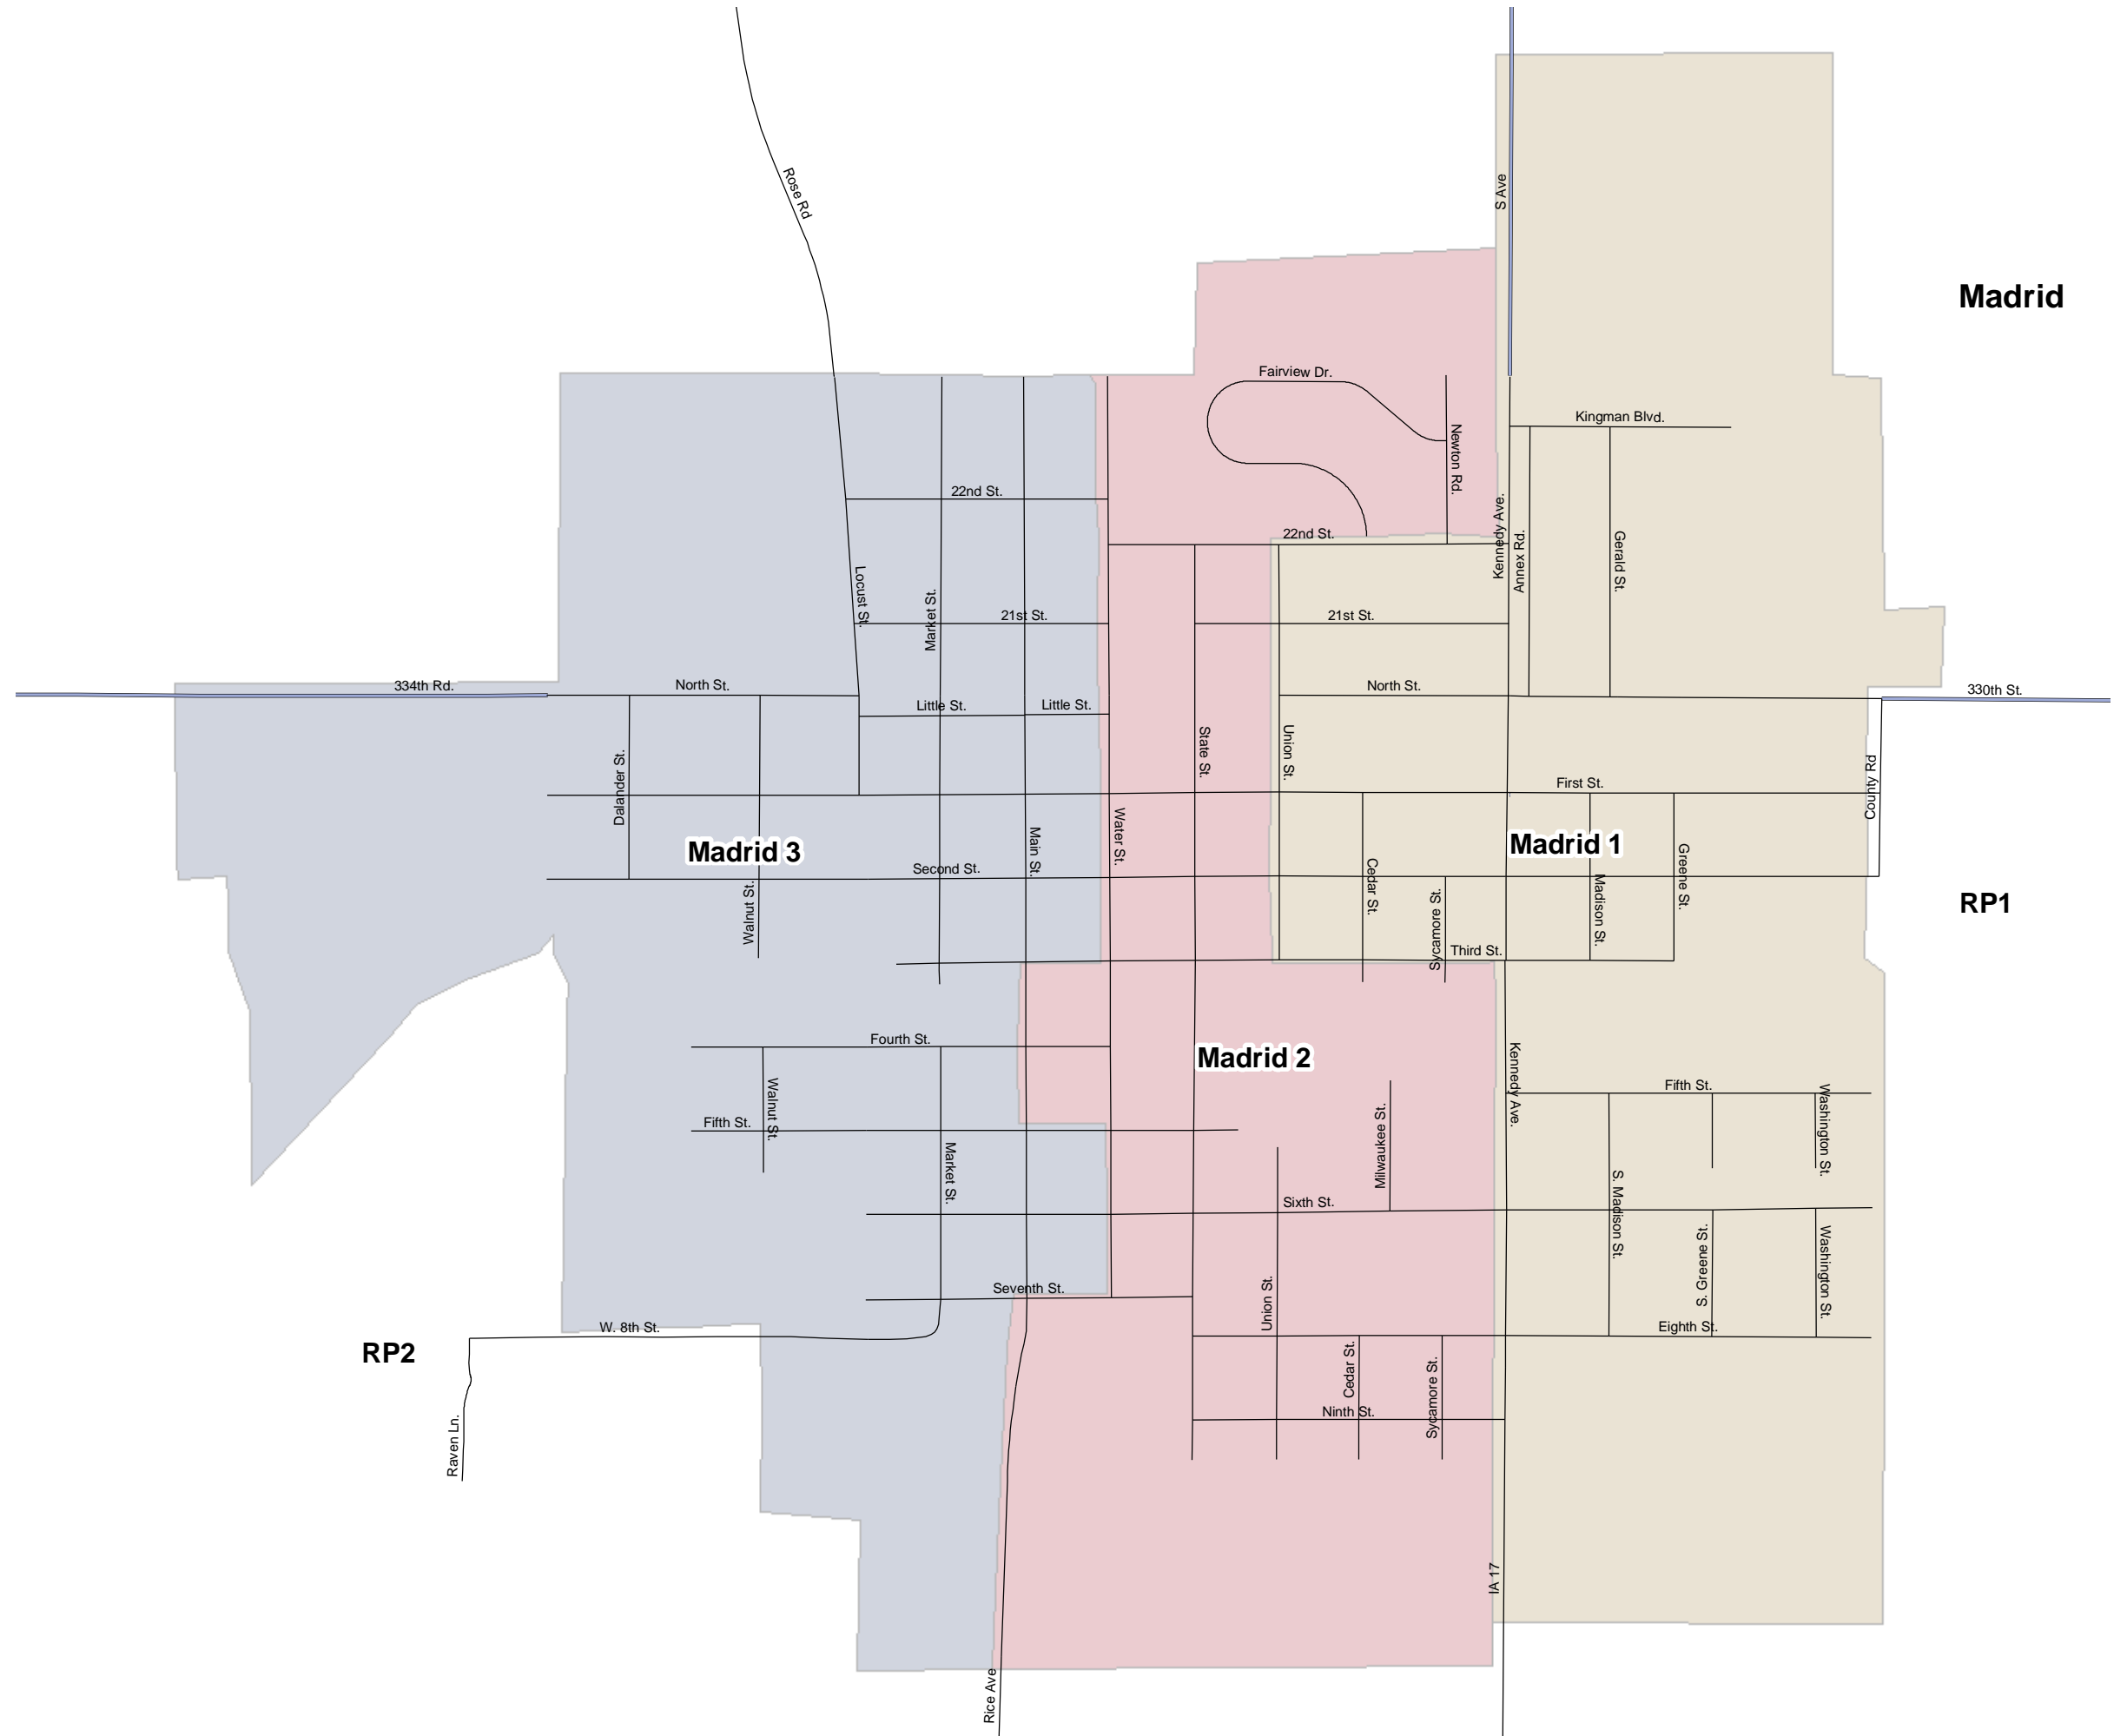

# Voting Districts Map

City of Madrid, Iowa

**Legend**

**Roads**

- Gravel
- Paved
- Paved Private

**Voting Districts**

- Madrid 1
- Madrid 2
- Madrid 3

Madrid

RP1

RP2